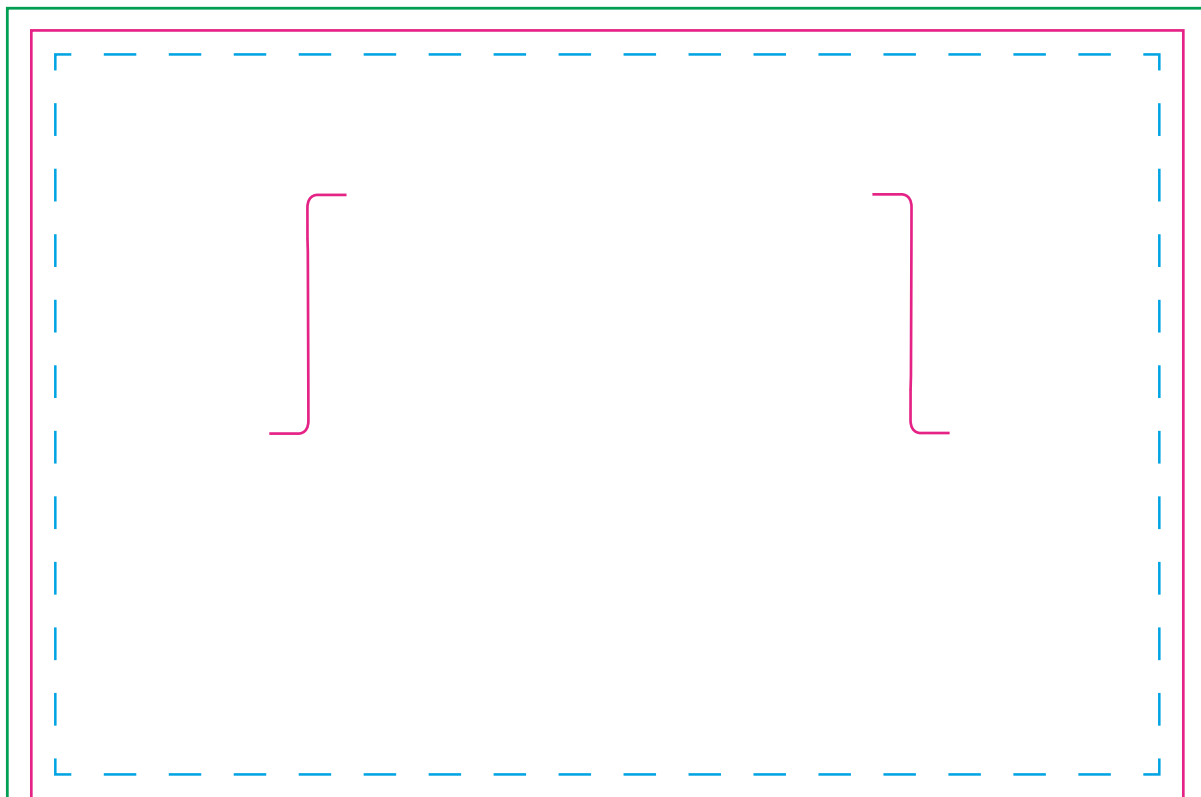

6" x 4" card holder

- Card holder opens to 6" x 8".
- Text, borders & logos should be within safe area - 5.75" x 3.75".
- Extend bleed - 6.25" x 4.125".
- Do not include pink or blue outlines on final artwork.

Outside back
(rotate art
180°)

Outside front

6" x 4" card holder

- Card holder opens to 6" x 8".
- Text, borders & logos should be within safe area - 5.75" x 3.75".
- Extend bleed - 6.25" x 4.125".
- Do not include pink or blue outlines on final artwork.

Inside